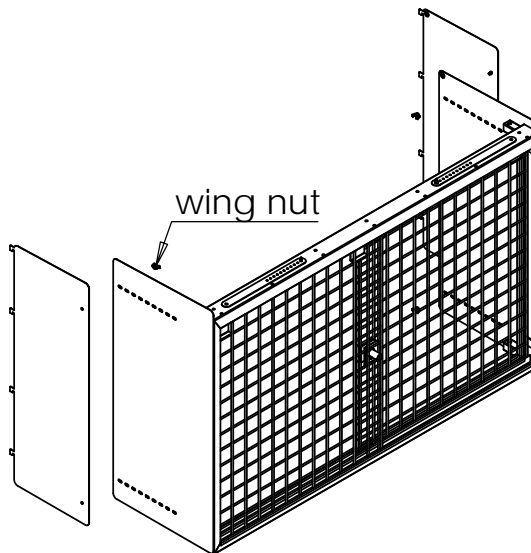

# DKWG4830 INSTRUCTIONS

Door frame

Left Side Panel

Right Side Panel

Left Side Extend Panel

Right Side Extend Panel

X2

X2

X4

X2

Hardware

Install side panel on the frame

Install extend panel on the side panel

Fix the door frame on the island shelf

|       |          |           |                   |
|-------|----------|-----------|-------------------|
| ITEM: | DKWG4830 | DRAWN BY: | Harold            |
| DATE: | 06/14/23 | REV.:     | 1.0 SHEET: 1 OF 1 |