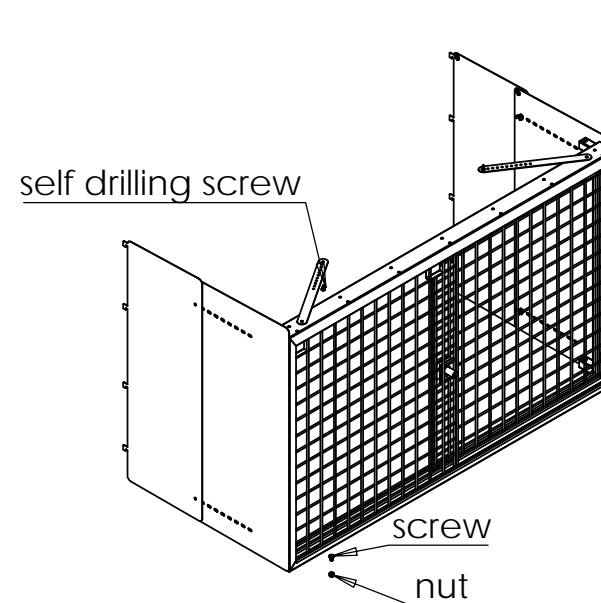

# DKWG4830 INSTRUCTIONS

Door frame

Left Side Panel

Right Side Panel

Left Side Extend Panel

Right Side Extend Panel

X2

X2

X4

X2

Hardware

Install side panel on the frame

Install extend panel on the side panel

Fix the door frame on the island shelf

|       |          |           |                   |
|-------|----------|-----------|-------------------|
| ITEM: | DKWG4830 | DRAWN BY: | Harold            |
| DATE: | 06/14/23 | REV.:     | 1.0 SHEET: 1 OF 1 |