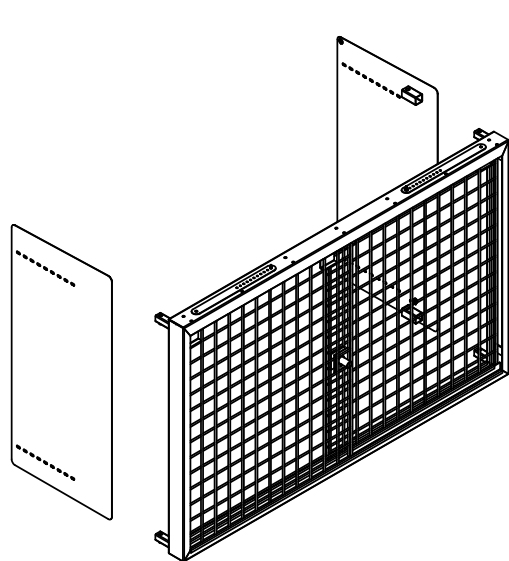

## Wire Grid Locking Door Kit

#DKWG4830.CHR/PLT

Click the link or video below to view instructions on how to install your Wire Grid Locking Door Kit.

<https://youtu.be/12ITwm2VUHI>

Gondola Wire Grid Door Kit Assembly Guide | Midwest Retail Services

# DKWG4830 INSTRUCTIONS

Door frame

Left Side Panel

Right Side Panel

Left Side Extend Panel

Right Side Extend Panel

X2

X2

X4

X2

Hardware

Install side panel on the frame

Install extend panel on the side panel

Fix the door frame on the island shelf

|       |          |           |                   |
|-------|----------|-----------|-------------------|
| ITEM: | DKWG4830 | DRAWN BY: | Harold            |
| DATE: | 06/14/23 | REV.:     | 1.0 SHEET: 1 OF 1 |