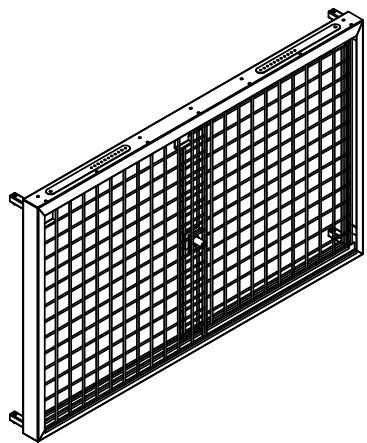

## Wire Grid Locking Door Kit

#DKWG4830.CHR/PLT

Click the link or video below to view instructions on how to install your Wire Grid Locking Door Kit.

<https://youtu.be/12ITwm2VUHI>

Gondola Wire Grid Door Kit Assembly Guide | Midwest Retail Services

# DKWG4830 INSTRUCTIONS

Door frame

Left Side Panel

Right Side Panel

Left Side Extend Panel

Right Side Extend Panel

X2

X2